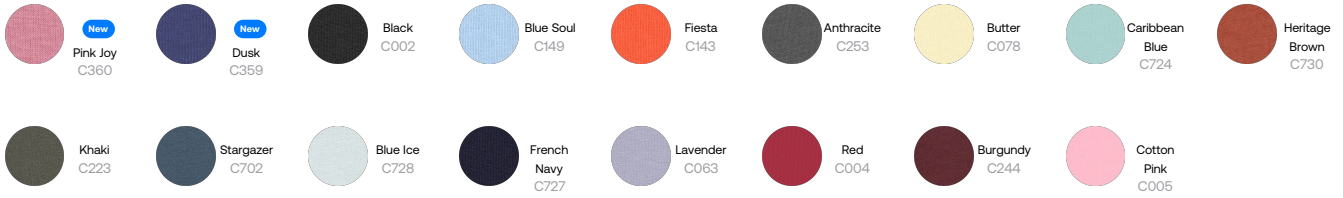

Composition

Shell - Single Jersey
 100% Cotton - Organic Ring Spun Combed - , 155.0 GSM
 Fabric washed

Care

Wash similar colours together, no ironing on print, wash and iron inside out.

Country of origin

Weaving : Bangladesh
 Dyeing : Bangladesh
 Assembly : Bangladesh

Whites

Colors

Essential Heathers

Special Heathers

Size Guide

Sizes		XS	S	M	L	XL	XXL
A	Half Chest	47	50	53	56	59	63
B	Body Length	59	62	64	66	68	70
C	Sleeve Length	17	17.5	18	18.5	19	19.5

Packing

Sizes		XS	S	M	L	XL	XXL
	Pieces/bag	5	5	5	5	5	5
	Pieces/box	100	100	100	100	100	100