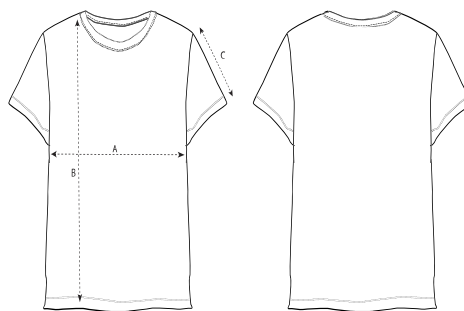

The iconic mid-light women's scoop neck t-shirt

Medium Fit

XS > XXL

155 GSM

Details

- Set-in sleeve
- Self fabric inserted neck binding
- Inside back neck tape in self fabric
- Narrow twin needle topstitch at sleeve cuff and hem

Composition

Shell - Single Jersey
 100% Cotton - Organic Ring Spun Combed - , 155.0 GSM
 Fabric washed

Care

Wash similar colours together, no ironing on print, wash and iron inside out.

Country of origin

Weaving : Bangladesh
 Dyeing : Bangladesh
 Assembly : Bangladesh

Whites

Colors

Essential Heathers

Special Heathers

Size Guide

Sizes		XS	S	M	L	XL	XXL
A	Half Chest	47	50	53	56	59	63
B	Body Length	59	62	64	66	68	70
C	Sleeve Length	17	17.5	18	18.5	19	19.5

Packing

Sizes		XS	S	M	L	XL	XXL
	Pieces/bag	5	5	5	5	5	5
	Pieces/box	100	100	100	100	100	100